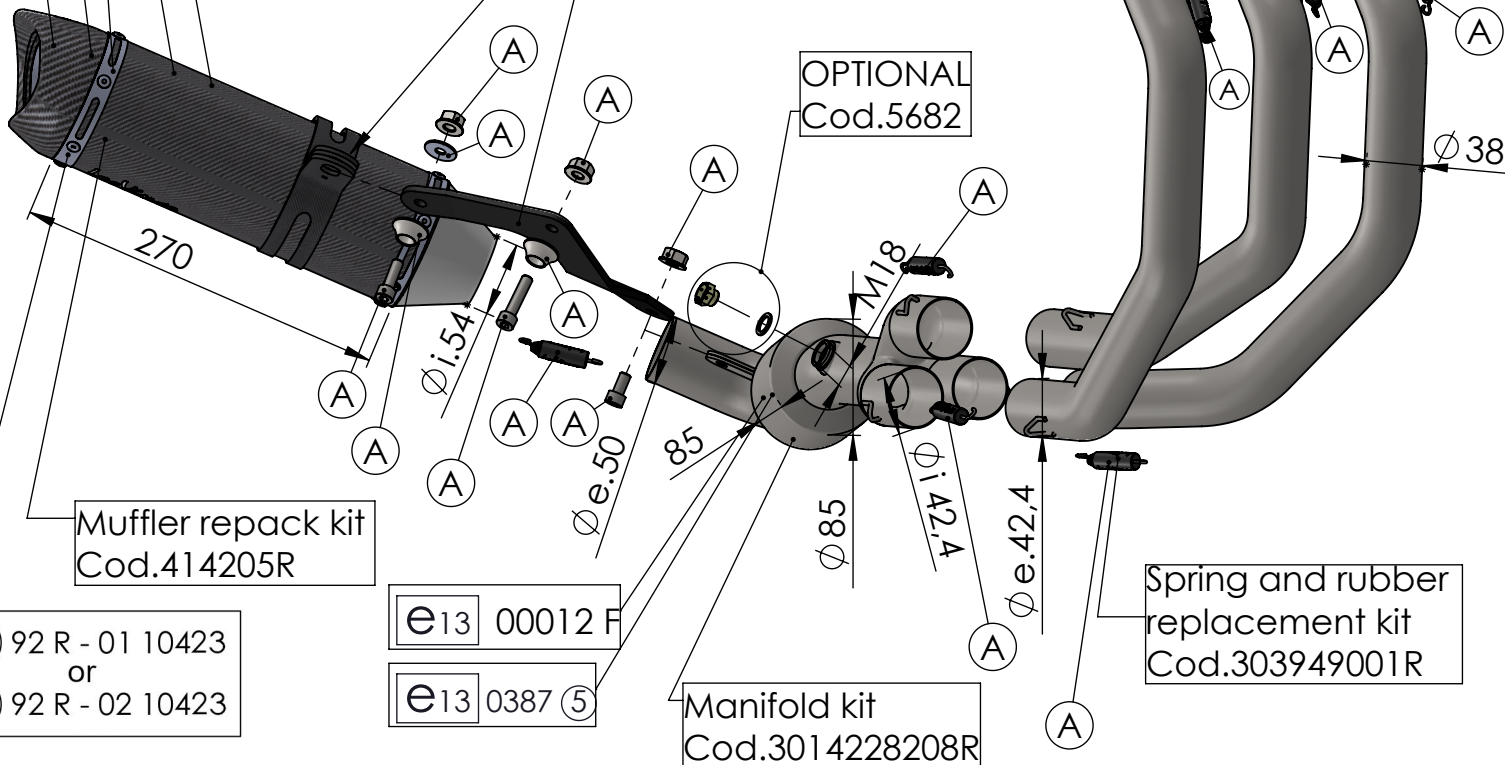

Spring and rubber replacement kit
Cod.303949001R

Manifold kit
Cod.3014228208R

S.s. End cap set
Cod.3014228701R

Belts and rivets kit
Cod.0814228003R

Muffler Kit
Cod.3014229482R

Outer sleeve replacement kit
Cod.088407002R

Bushing kit
Cod.204870R

Flange kit
Cod.204448R

Carbon muffler clamp
Cod.307572505R

Muffler bracket
Cod.3014228561R

OPTIONAL
Cod.5682

Muffler repack kit
Cod.414205R